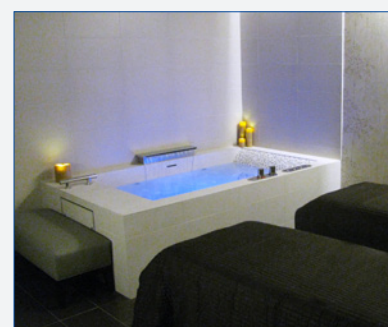

VITALITY POOLS

A UNIQUE AND LUXURIOUS  
HYDROTHERAPY EXPERIENCE

### OPTIONAL FEATURES

Ergonomically fitted seating

Massage jets

Water features

Submerged tube loungers for individual seating

Standard structural stainless steel frames and shell

Accent lighting

Individual hydrotherapy jet control settings for tubs with multiple seats

#### ASK US ABOUT OUR:

Pools	Heated Loungers
Hot Tubs	Thermal Rooms
SwimSpas®	Experience Showers
Yacht Spas	Ice Fountains
Water Features	Therapy Pools

The hygienic nature and durability of stainless steel construction make Bradford vitality pools and tubs the top choice for day spas, hotels, and private residences. Our vitality pools can be enhanced with hydrotherapy jets, built-in loungers, imaginative water features, and herbal essences. Vitality pools often include tube loungers and allow for three or more guests to have their own lounging space inside the pool. We provide a vast range of options for your vitality pool or tub to fit your space. They can be customized for individual use in VIP suites or for larger common areas for multiple guests. Choose from available tile colors and styles to finish your pool, including ceramic, stone, marble, travertine, Byzantine-style, or glass mosaic tile. Vitality pools can easily be tiled to match any property's décor and color schemes.