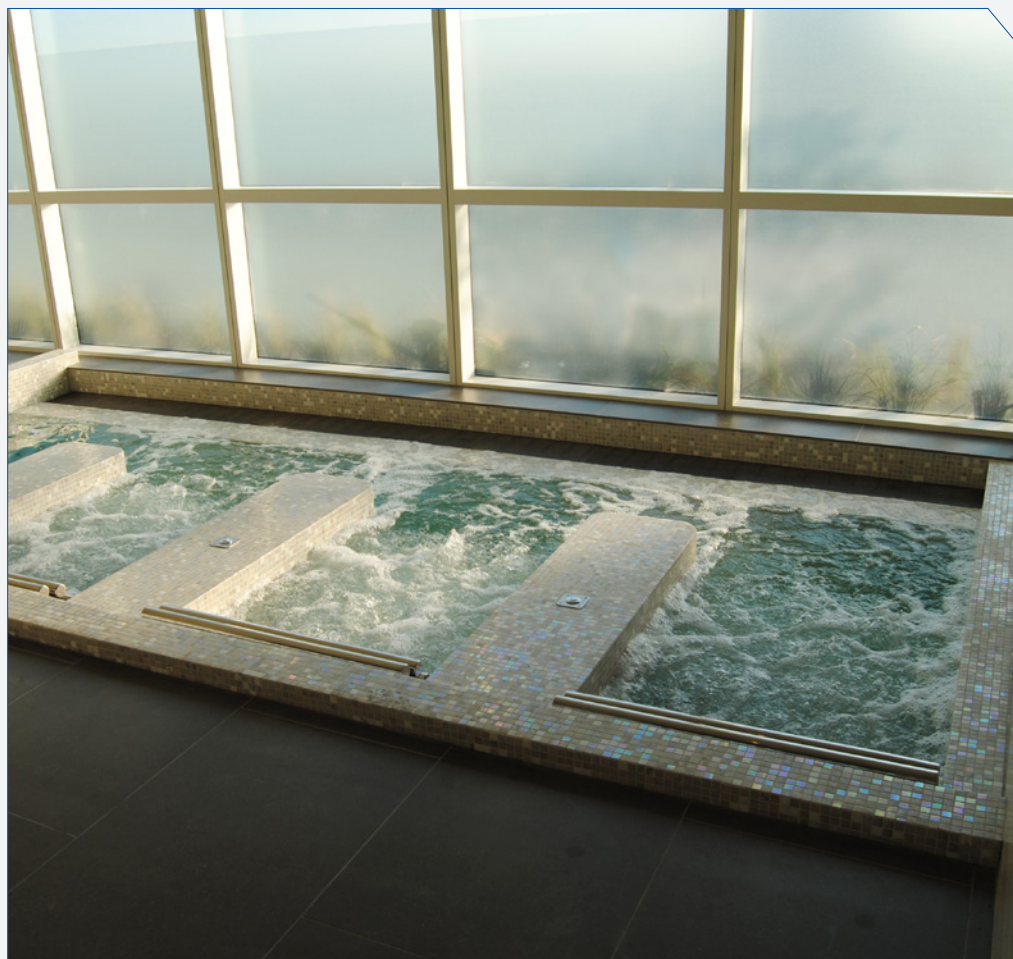

VITALITY POOLS

A UNIQUE AND LUXURIOUS  
HYDROTHERAPY EXPERIENCE

## VITALITY POOLS

### OPTIONAL FEATURES

Ergonomically fitted seating

Massage jets

Water features

Submerged tube loungers for individual seating

Standard structural stainless steel frames and shell

Accent lighting

Individual hydrotherapy jet control settings for tubs with multiple seats

#### ASK US ABOUT OUR:

Pools	Heated Loungers
Hot Tubs	Thermal Rooms
SwimSpas®	Experience Showers
Yacht Spas	Ice Fountains
Water Features	Therapy Pools

The hygienic nature and durability of stainless steel construction make Bradford vitality pools and tubs the top choice for day spas, hotels, and private residences. Our vitality pools can be enhanced with hydrotherapy jets, built-in loungers, imaginative water features, and herbal essences. Vitality pools often include tube loungers and allow for three or more guests to have their own lounging space inside the pool. We provide a vast range of options for your vitality pool or tub to fit your space. They can be customized for individual use in VIP suites or for larger common areas for multiple guests. Choose from available tile colors and styles to finish your pool, including ceramic, stone, marble, travertine, Byzantine-style, or glass mosaic tile. Vitality pools can easily be tiled to match any property's décor and color schemes.