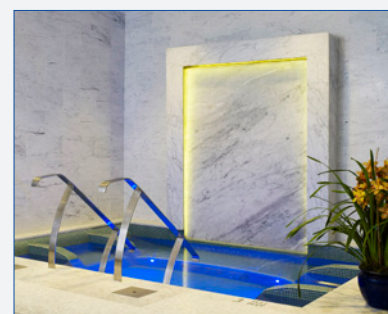

VITALITY POOLS

A UNIQUE AND LUXURIOUS  
HYDROTHERAPY EXPERIENCE

### OPTIONAL FEATURES

Ergonomically fitted seating

Massage jets

Water features

Submerged tube loungers for individual seating

Standard structural stainless steel frames and shell

Accent lighting

Individual hydrotherapy jet control settings for tubs with multiple seats

#### ASK US ABOUT OUR:

Pools	Heated Loungers
Hot Tubs	Thermal Rooms
SwimSpas®	Experience Showers
Yacht Spas	Ice Fountains
Water Features	Therapy Pools

The hygienic nature and durability of stainless steel construction make Bradford vitality pools and tubs the top choice for day spas, hotels, and private residences. Our vitality pools can be enhanced with hydrotherapy jets, built-in loungers, imaginative water features, and herbal essences. Vitality pools often include tube loungers and allow for three or more guests to have their own lounging space inside the pool. We provide a vast range of options for your vitality pool or tub to fit your space. They can be customized for individual use in VIP suites or for larger common areas for multiple guests. Choose from available tile colors and styles to finish your pool, including ceramic, stone, marble, travertine, Byzantine-style, or glass mosaic tile. Vitality pools can easily be tiled to match any property's décor and color schemes.