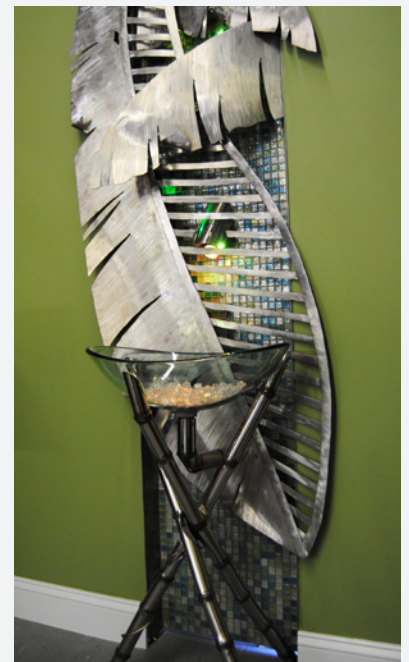

BP16 ICE-A

on applicable vessels

+1 800 438 1669 | 2101 ENTERPRISE DRIVE NE LELAND, NC 28451
WWW.BRADFORDPRODUCTS.COM | INFO@BRADFORDPRODUCTS.COM

keep up with our
news and updates