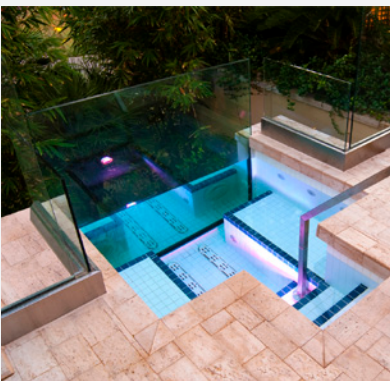

CUSTOM COMMERCIAL HOT TUBS

FEATURES

- Choose from a variety of tile finishes
- Choice of underwater lighting
- Custom configuration of hydrotherapy jets
- Optional covers
- Variety of water features available

SPECS

- Dimensions: Customized
- Electrical: Hot tub dimensions will determine equipment and electrical requirements
- Warranty: 25 yr: structural stainless steel shell; 1 yr: approved commercial tile adhesion; 5 yr: approved residential tile adhesion; 1 yr: plumbing; 1 yr: electrical components

ASK US ABOUT OUR:

Pools	Thermal Rooms
SwimSpas®	VitalityTubs
Yacht Spas	Experience Showers
Water Features	Ice Fountains
Heated Loungers	Therapy Pools