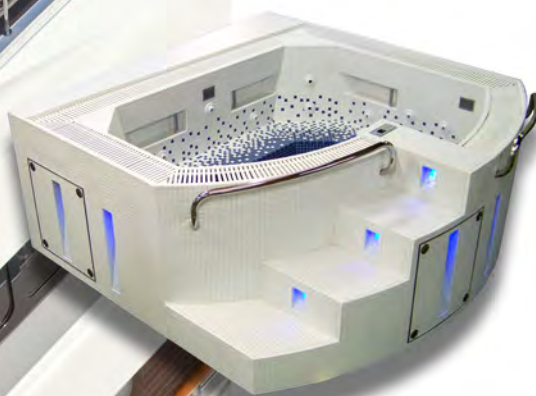

*Carpe Diem, 58m • Unbridled, 58m • Mia Elise, 50m
Hemisphere, 44m • SeaQuell, 33m*

Commercial Vessels:
The World Ship
Crystal Cruises
Holland America Line
Carnival Cruise Line

The Private Heaven

Bradford's Private Heaven combines all the features of our SteamRoom® and signature Experience Shower along with a heated bench to provide the ultimate on-board spa relaxation amenity. The integration of traditional day spa therapies with innovative technology creates a single unique space in lieu of multiple treatment rooms. The design of The Private Heaven can evolve from your own imagination and desires, tailored to your personal needs. Bradford's talented team will collaborate with your designer and builder to ensure your vision is realized.

A touchscreen panel provides a menu of options that bathers can choose from. Fusing custom sequences of chroma, aroma, and audio therapy, couples or single users can create their own personal experience or select from pre-programmed options such as Arctic Blast, Island Storm, Tropical Rain, and Aqua massage. After spending time in this sensual atmosphere of experiences, you will truly understand Bradford's concept of Private Heaven.