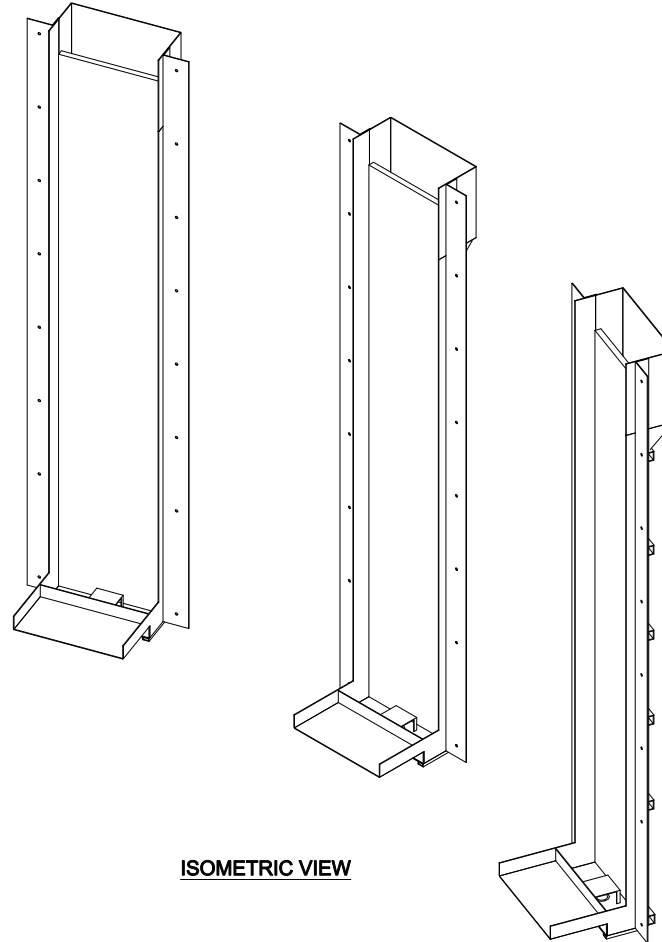

ISOMETRIC VIEW

710 Sunnyvale Drive
Wilmington, NC 28412 www.bradfordproducts.com
1 800 488 1689

PROJECT TITLE
**WATERFALL
FEATURE**

REVISIONS/CHANGES			
LVL.	DATE	DESCR	BY

CONSULTANTS

PROJECT

TITLE

CUSTOMER

CODE FOLLOWED

CITY, STATE

PROJECT NO.

DRAWN BY

DRAW DATE

CHECKED BY

NUMBER

SHEET OF

SEAL

SIZE
INCH
D
24x36