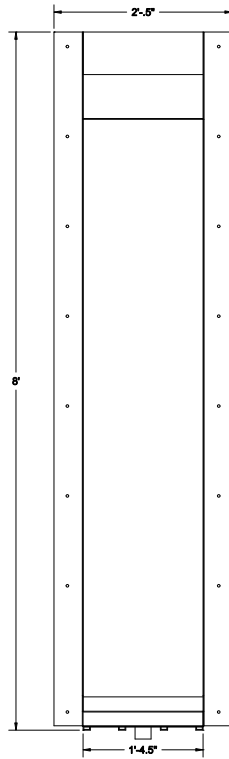

LAYOUT PLAN

ELEVATION