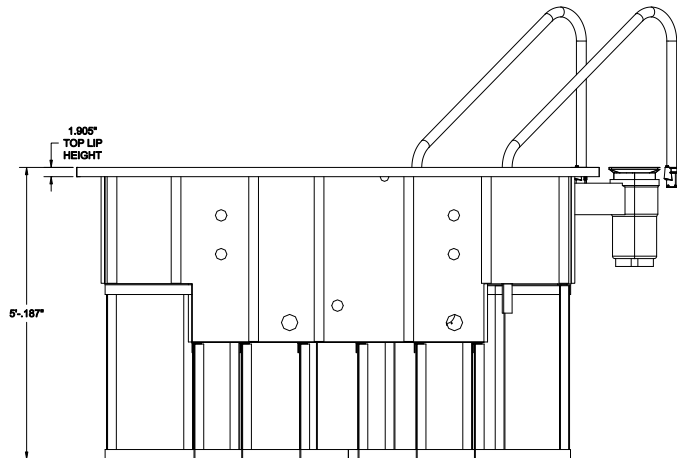

ELEVATION

WATER SURFACE AREA:
64 SQ. FT.

BRADFORD PRODUCTS.

710 Sunnyvale Drive
Wilmington, NC 28412 www.bradfordproducts.com
1 800 488 1869

PROJECT TITLE
**9' X 9' SQUARE
HYDROTHERAPY
SPA**

REVISIONS/CHANGES

LVA	DATE	DESCR	BY

CONSULTANTS

PROJECT

TITLE

CUSTOMER

CODE FOLLOWED

CITY, STATE

PROJECT NO

DRAWN BY

DRAW DATE

CHECKED BY

SCALE

NUMBER

SHEET OF

SEAL

SIZE
INCH
D
24x36