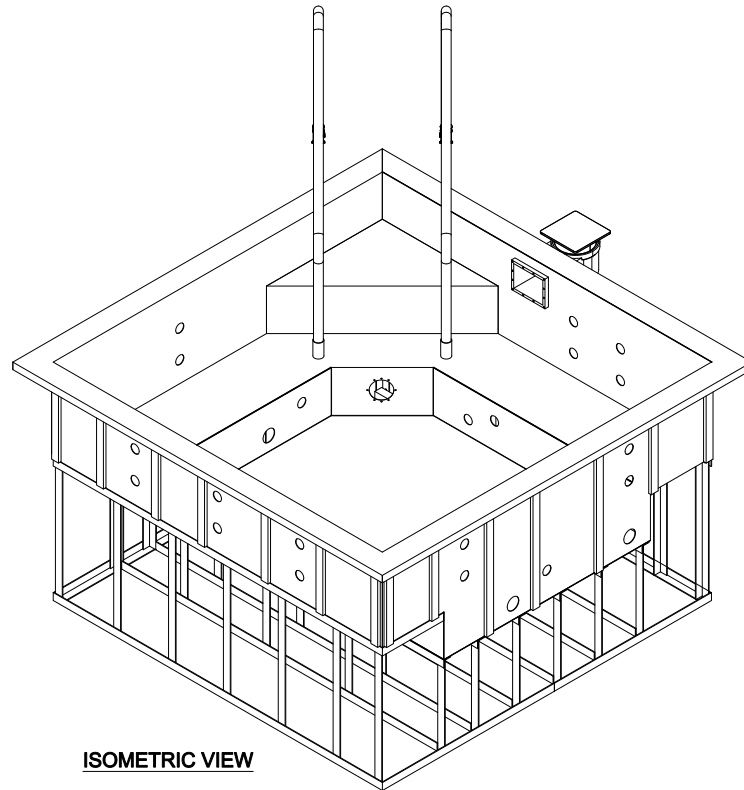

ISOMETRIC VIEW

WATER SURFACE AREA:
64 SQ. FT.

BRADFORD PRODUCTS.

710 Sunnyvale Drive
Wilmington, NC 28412 www.bradfordproducts.com
1 800 488 1869

PROJECT TITLE
**9' X 9' SQUARE
HYDROTHERAPY
SPA**

REVISIONS/CHANGES

LVA	DATE	DESCR	BY

CONSULTANTS

PROJECT

TITLE

CUSTOMER

CODE FOLLOWED

CITY, STATE

PROJECT NO

DRAWN BY

DRAW DATE

CHECKED BY

SCALE

NUMBER

SHEET OF

SEAL

SIZE
INCH
D
24x36