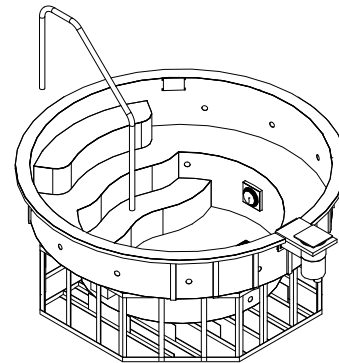

ISOMETRIC VIEW