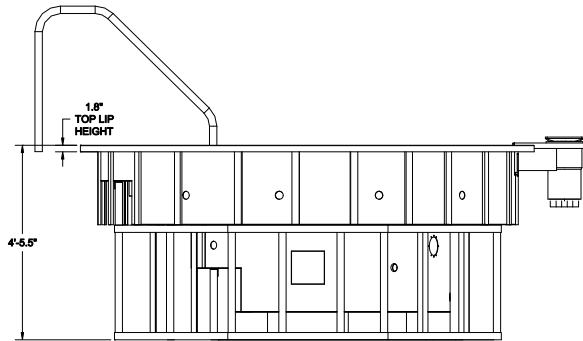

ELEVATION

WATER SURFACE AREA:
70 SQ. FT.

SEAL

SIZE
INCH
D
24x36