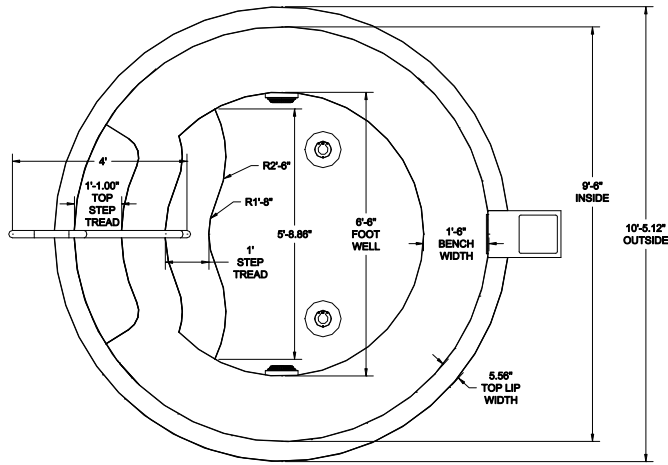

710 Sunnyvale Drive
Wilmington, NC 28412 www.bradfordproducts.com
1 800 488 1689

PROJECT TITLE
**10' ROUND
COMMERCIAL
SPA**

REVISIONS/CHANGES			
LVL.	DATE	DESCR.	BY

CONSULTANTS

PROJECT

TITLE

CUSTOMER

CODE FOLLOWED

CITY, STATE

PROJECT NO.

DRAWN BY

DRAW DATE

CHECKED BY

NUMBER

SHEET OF

LAYOUT PLAN