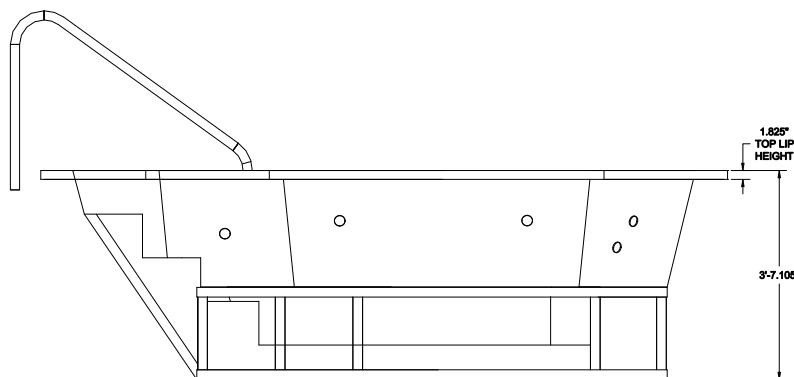

ELEVATION

WATER SURFACE AREA:
55 SQ. FT.