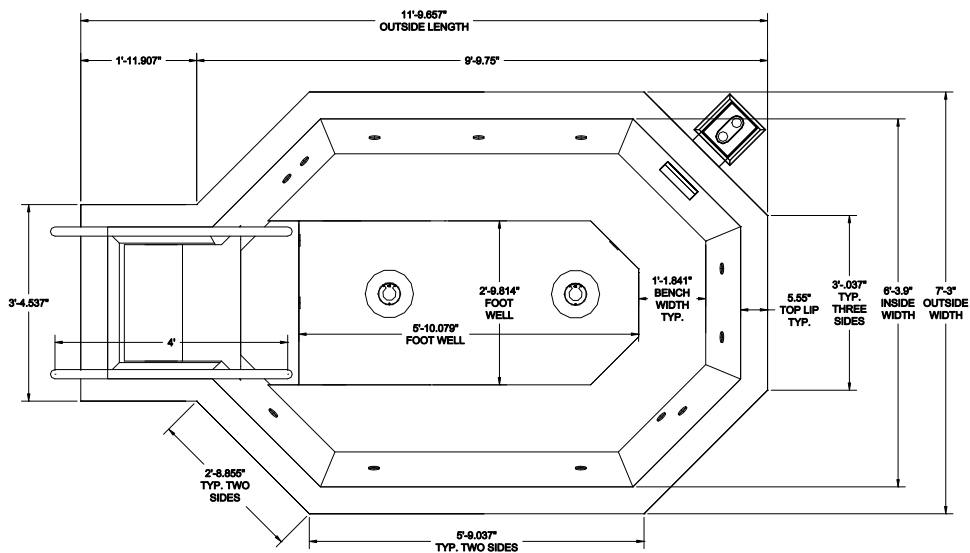

710 Sunnyvale Drive
Wilmington, NC 28412 www.bradfordproducts.com
1 800 488 1689

PROJECT TITLE
**10'X7' ELONGATED
OCTAGONAL SPA
W/ KEYHOLE
ENTRY**

REVISIONS/CHANGES

LVL.	DATE	DESCR.	BY

CONSULTANTS

PROJECT

TITLE

CUSTOMER

CODE FOLLOWED

CITY, STATE

PROJECT NO

DRAWN BY

DRAW DATE

CHECKED BY

SCALE

NUMBER

SHEET OF

SEAL

SIZE
D
24x36

LAYOUT PLAN