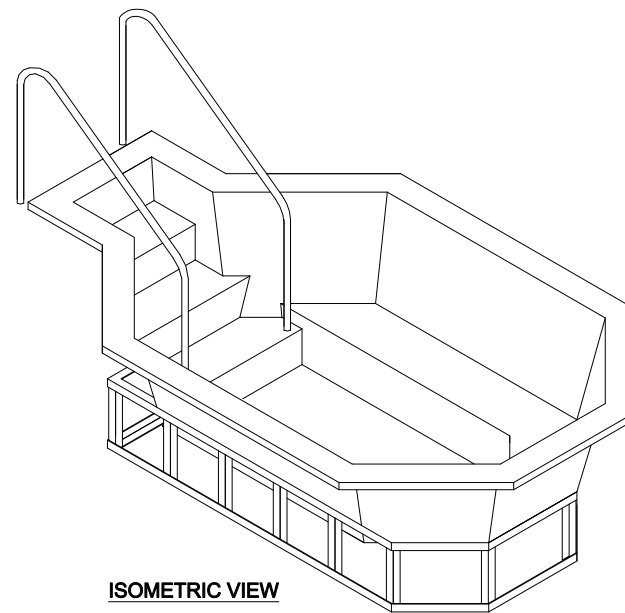

ISOMETRIC VIEW