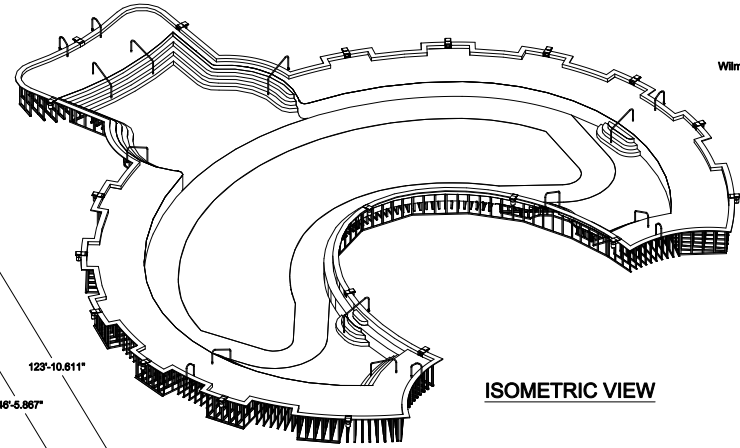

BRADFORD PRODUCTS

710 Sunnyvale Drive
Wilmington, NC 28412 www.bradfordproducts.com
1 800 488 1669

PROJECT TITLE
**ABOVE GRADE
SWIMMING POOL**

REVISIONS/CHANGES			
LVA	DATE	DESCR	BY

CONSULTANTS

PROJECT

TITLE

CUSTOMER

CODE FOLLOWED

CITY, STATE

PROJECT NO

DRAWN BY

DRAW DATE

CHECKED BY

NUMBER

SHEET OF

ISOMETRIC VIEW