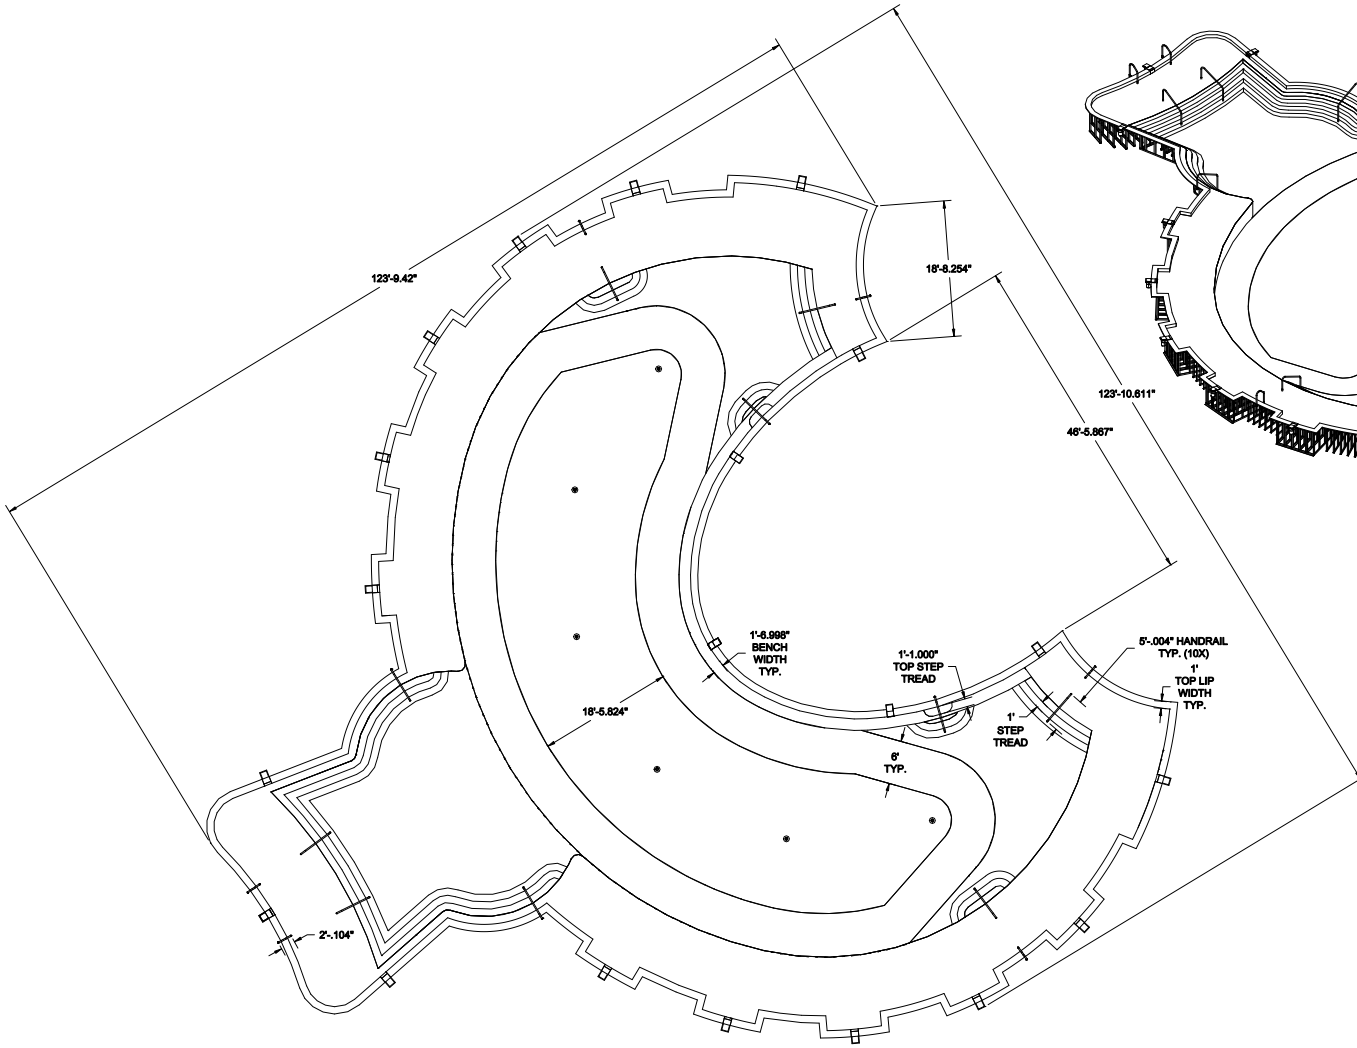

LAYOUT PLAN

WATER SURFACE AREA:
7,600 SQ. FT.